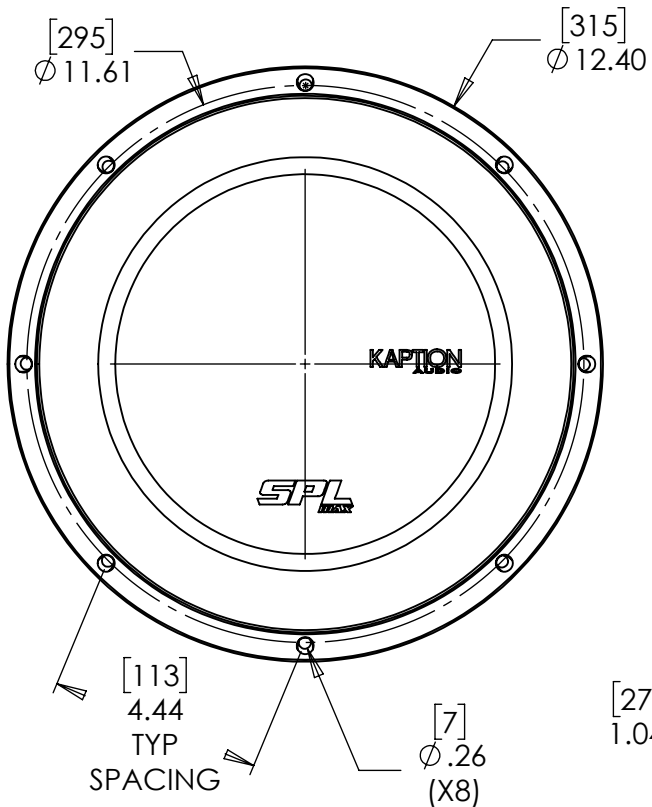

3

4

1

2

3

4

NOTES:

- 1. - ALL DIMENSIONS ARE IN INCHES [MILLIMETERS]
- 2. - MATERIAL: ALUMNUM / PLASTIC
- 3. - FINISH: BLACK

PART NAME		12" SPL MAX SERIES WOOFER	
MATERIAL		ALUMNUM / PLASTIC	
DRAWING NO.		570-SPLMAX12-CUST	
DATE	11/2/2016	SCALE	1:4
THIRD ANGLE PROJECTION DRAWING		REVISION NO.	
ALL DIMENSIONS WITHOUT TOLERANCES ARE REFERENCE		A	
SPECIFICATION SUBJECT TO CHANGE WITHOUT NOTICE			