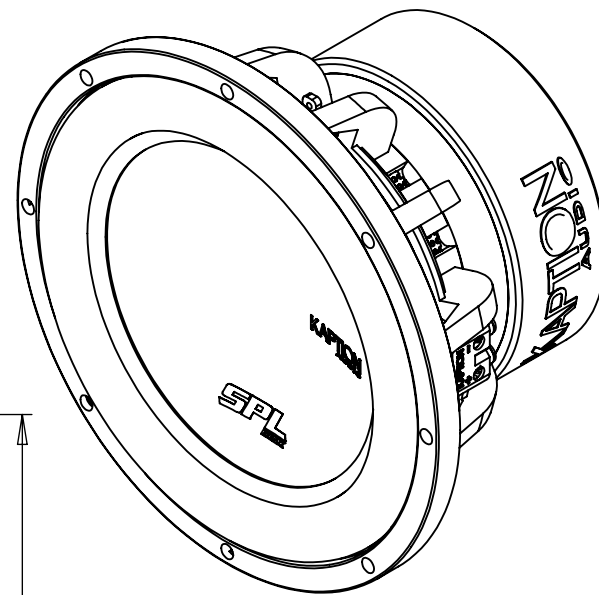

3

4

1

2

3

4

NOTES:

- 1. - ALL DIMENSIONS ARE IN INCHES [MILLIMETERS]
- 2. - MATERIAL: ALUMNUM / PLASTIC
- 3. - FINISH: BLACK

PART NAME		12" SPL MAX SERIES WOOFER	
MATERIAL		ALUMNUM / PLASTIC	
DRAWING NO.		570-SPLMAX12-CUST	
DATE	11/2/2016	SCALE	1:4
THIRD ANGLE PROJECTION DRAWING		REVISION NO.	
ALL DIMENSIONS WITHOUT TOLERANCES ARE REFERENCE		A	
SPECIFICATION SUBJECT TO CHANGE WITHOUT NOTICE			