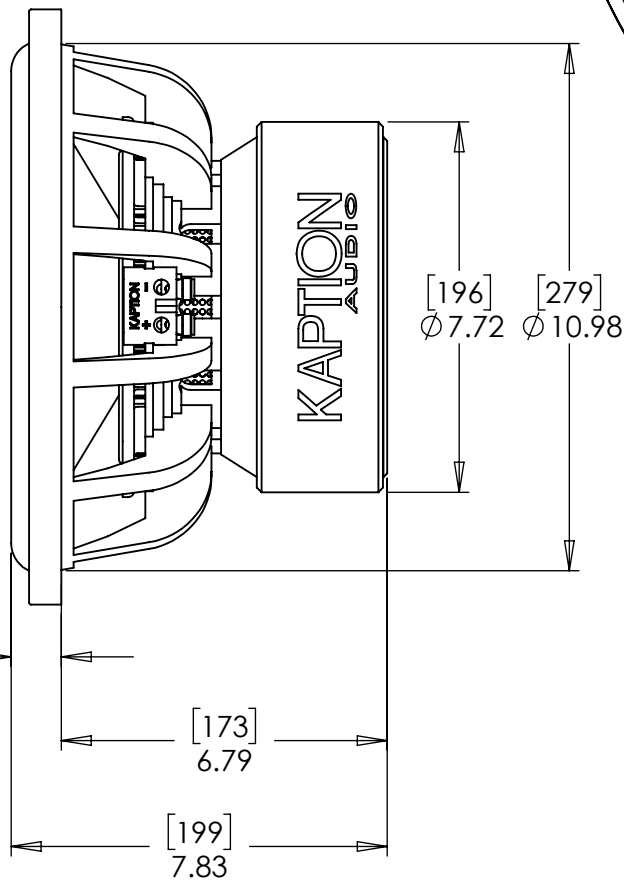

3

4

1

2

3

4

NOTES:

- 1. - ALL DIMENSIONS ARE IN INCHES [MILLIMETERS]
- 2. - MATERIAL: ALUMNUM / PLASTIC
- 3. - FINISH: BLACK

PART NAME		12" SPL MAX SERIES WOOFER	
MATERIAL		ALUMNUM / PLASTIC	
DRAWING NO.		570-SPLMAX12-CUST	
DATE	11/2/2016	SCALE	1:4
THIRD ANGLE PROJECTION DRAWING		REVISION NO.	
ALL DIMENSIONS WITHOUT TOLERANCES ARE REFERENCE		A	
SPECIFICATION SUBJECT TO CHANGE WITHOUT NOTICE			