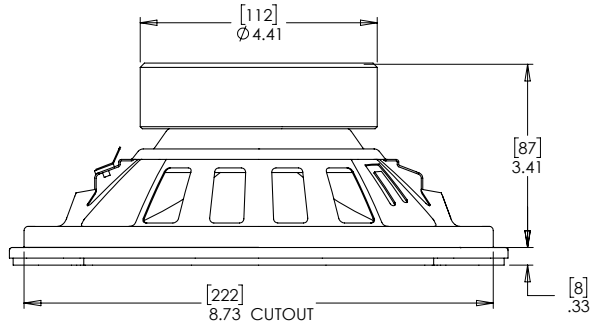

Diagram

Co-axial speaker

External Crossover