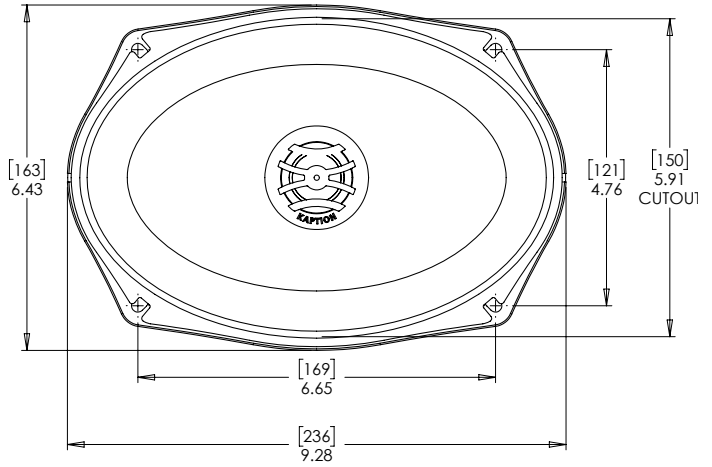

Co-axial speaker