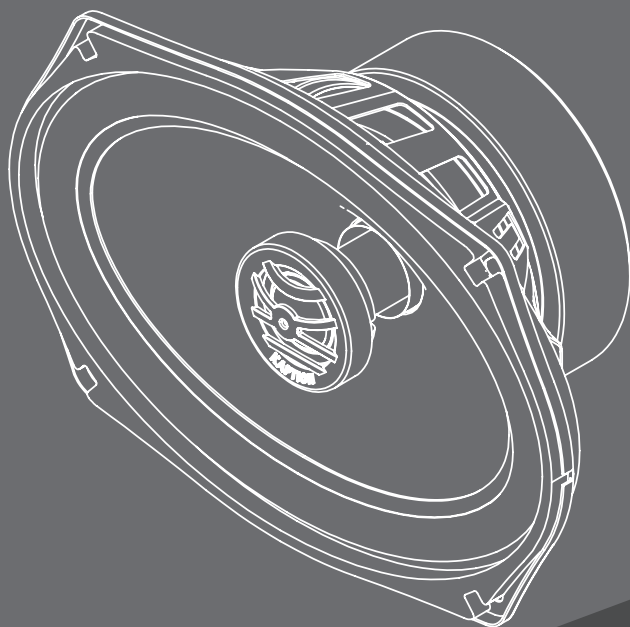

KAPTION AUDIO

SQL 6in x 9in Co-axial Owner's Manual

570-SQL692X