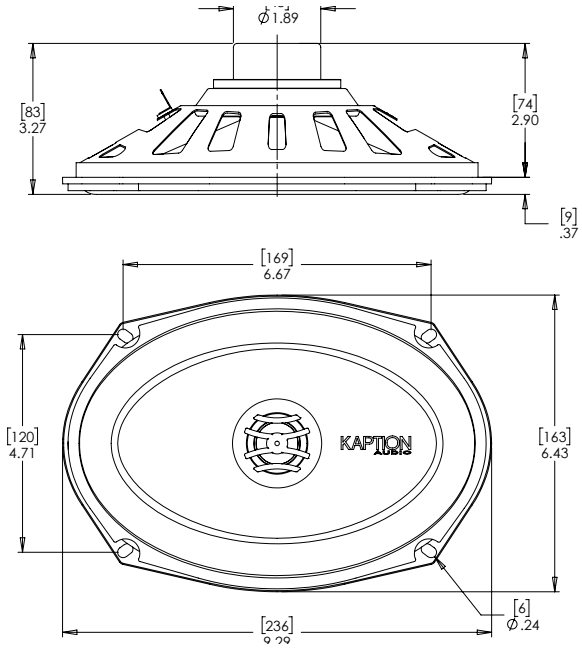

Diagram

570-SRX692