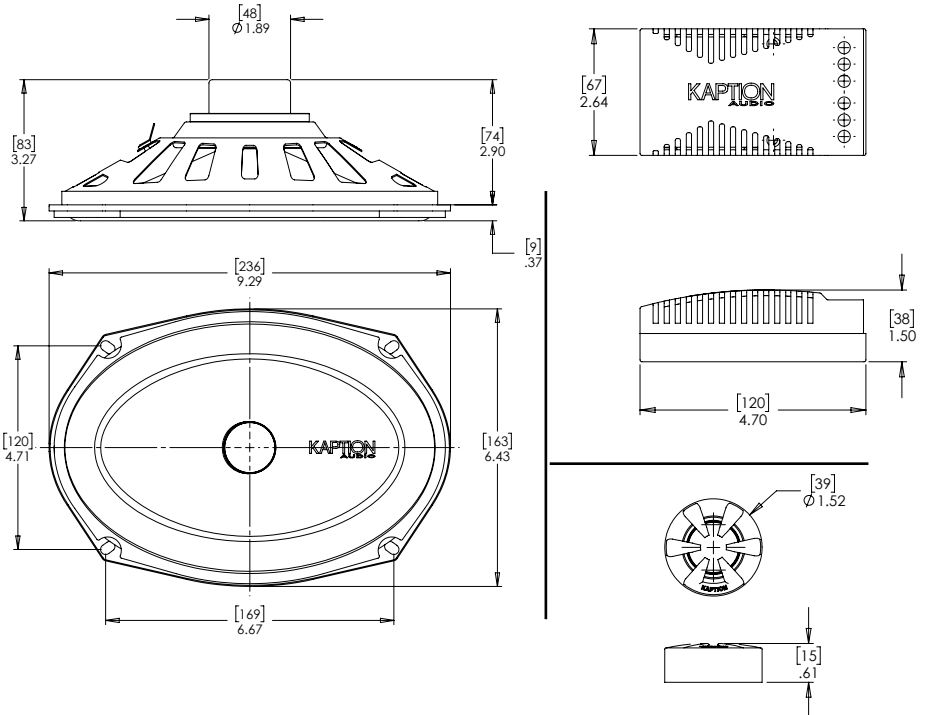

570-SRXC692